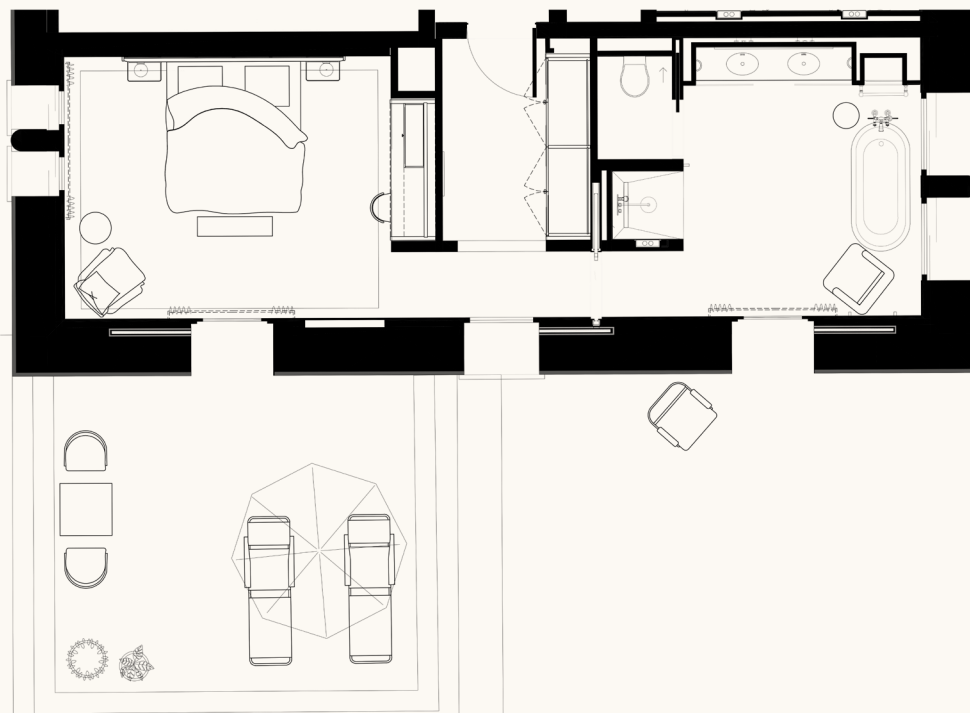

Delos Solea Suite

INTERIOR SPACES

39 sqm

OUTDOOR SPACES

Terrace 22 sqm + Balcony 4 sqm

MAX. OCCUPANCY

2 adults