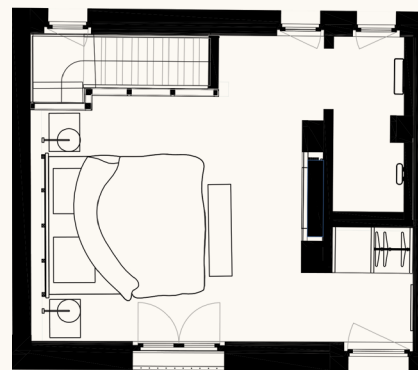

Madrague House #1

LEVEL 0

LEVEL 1

INTERIOR SPACES
32-38 sqm

OUTDOOR SPACES
Garden

MAX. OCCUPANCY
2 adults

Madrague House #2

LEVEL 0

LEVEL 1

INTERIOR SPACES

32-38 sqm

OUTDOOR SPACES

Garden + Balcony 2 sqm

MAX. OCCUPANCY

2 adults

Madrague House #3

LEVEL 0

LEVEL 1

INTERIOR SPACES
32-38 sqm

OUTDOOR SPACES
Garden

MAX. OCCUPANCY
2 adults

Madrague House #4

LEVEL 0

LEVEL 1