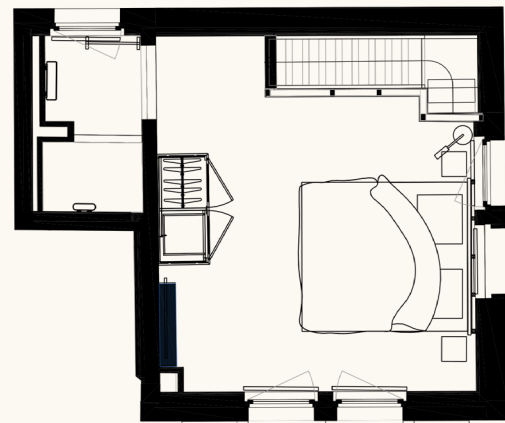

INTERIOR SPACES
32-38 sqm

OUTDOOR SPACES
Garden

MAX. OCCUPANCY
2 adults

Madrague House #5

LEVEL 0

LEVEL 1

INTERIOR SPACES
32-38 sqm

OUTDOOR SPACES
Garden

MAX. OCCUPANCY
2 adults