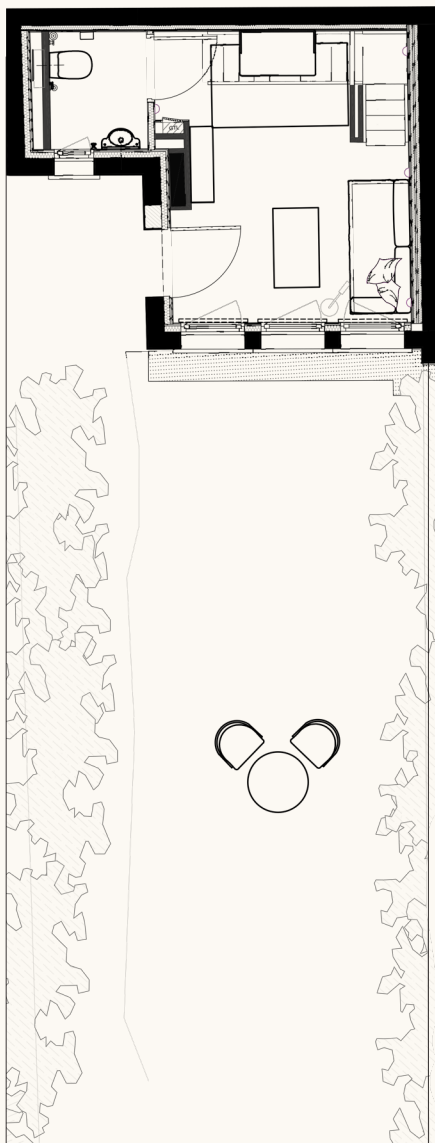

Madrague House #1

LEVEL 0

LEVEL 1

INTERIOR SPACES
32-38 sqm

OUTDOOR SPACES
Garden

MAX. OCCUPANCY
2 adults

Madrague House #2

LEVEL 0

LEVEL 1

INTERIOR SPACES

32-38 sqm

OUTDOOR SPACES

Garden + Balcony 2 sqm

MAX. OCCUPANCY

2 adults

Madrague House #3

LEVEL 0

LEVEL 1

INTERIOR SPACES
32-38 sqm

OUTDOOR SPACES
Garden

MAX. OCCUPANCY
2 adults

Madrague House #4

LEVEL 0

LEVEL 1