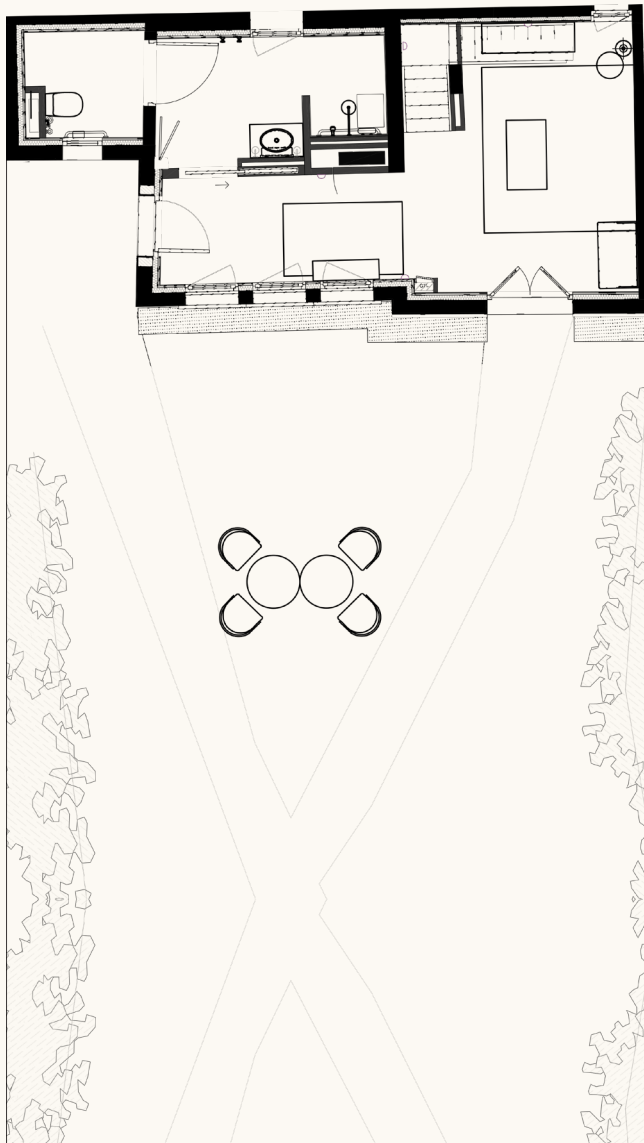

LEVEL 0

LEVEL 1

INTERIOR SPACES
32-38 sqm

OUTDOOR SPACES
Garden

MAX. OCCUPANCY
2 adults

Madrague House #4

LEVEL 0

LEVEL 1

INTERIOR SPACES
32-38 sqm

OUTDOOR SPACES
Garden

MAX. OCCUPANCY
2 adults

Madrague House #5

LEVEL 0

LEVEL 1

INTERIOR SPACES
32-38 sqm

OUTDOOR SPACES
Garden