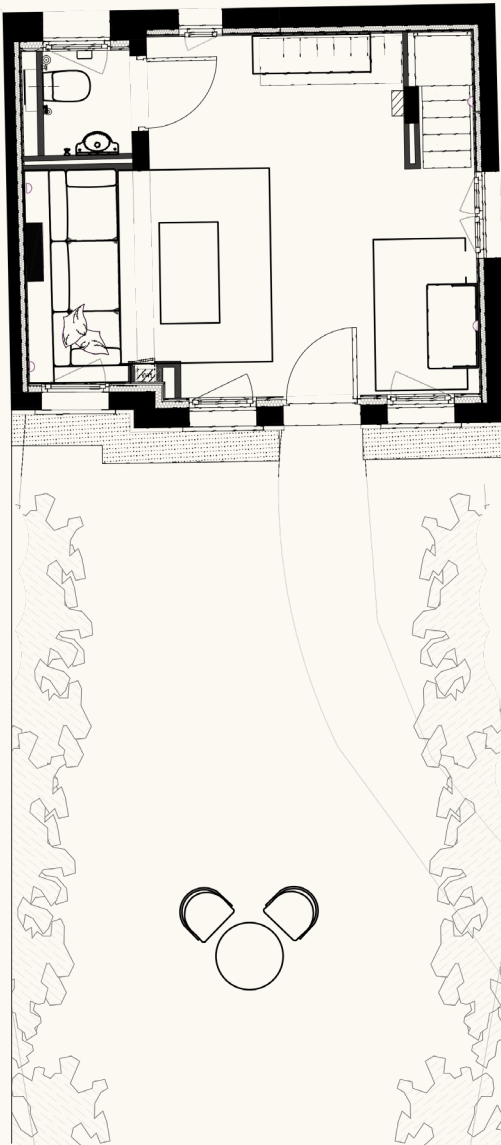

INTERIOR SPACES
32-38 sqm

OUTDOOR SPACES
Garden

MAX. OCCUPANCY
2 adults

Madrague House #5

LEVEL 0

LEVEL 1

INTERIOR SPACES
32-38 sqm

OUTDOOR SPACES
Garden

MAX. OCCUPANCY
2 adults