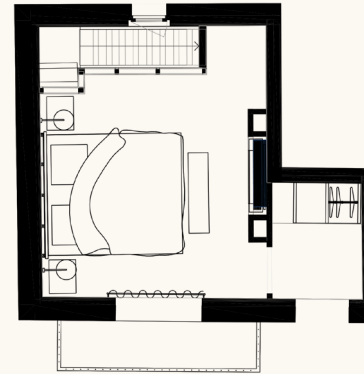

LEVEL 0

LEVEL 1

INTERIOR SPACES
32-38 sqm

OUTDOOR SPACES
Garden

MAX. OCCUPANCY
2 adults

Madrague House #4

LEVEL 0

LEVEL 1

INTERIOR SPACES
32-38 sqm

OUTDOOR SPACES
Garden

MAX. OCCUPANCY
2 adults

Madrague House #5

LEVEL 0

LEVEL 1

INTERIOR SPACES
32-38 sqm

OUTDOOR SPACES
Garden