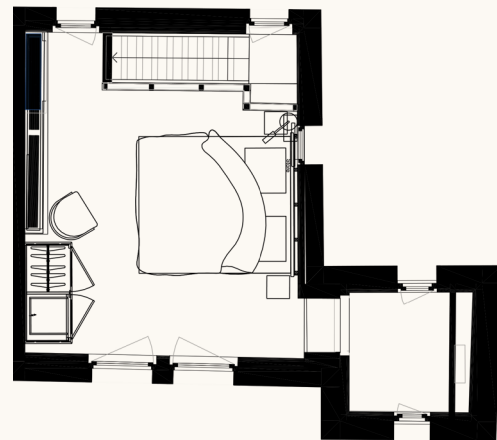

Madrague House #1

LEVEL 0

LEVEL 1

INTERIOR SPACES
32-38 sqm

OUTDOOR SPACES
Garden

MAX. OCCUPANCY
2 adults

Madrague House #2

LEVEL 0

LEVEL 1

INTERIOR SPACES

32-38 sqm

OUTDOOR SPACES

Garden + Balcony 2 sqm

MAX. OCCUPANCY

2 adults

Madrague House #3

LEVEL 0

LEVEL 1

INTERIOR SPACES
32-38 sqm

OUTDOOR SPACES
Garden

MAX. OCCUPANCY
2 adults

Madrague House #4

LEVEL 0

LEVEL 1

INTERIOR SPACES
32-38 sqm

OUTDOOR SPACES
Garden

MAX. OCCUPANCY
2 adults

Madrague House #5

LEVEL 0

LEVEL 1

INTERIOR SPACES
32-38 sqm

OUTDOOR SPACES
Garden