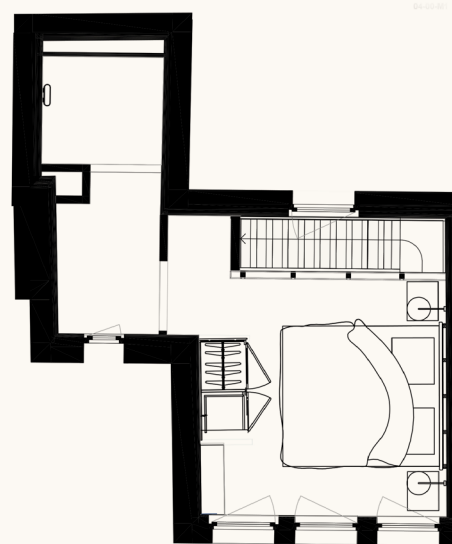

Madrague House #1

LEVEL 0

LEVEL 1

INTERIOR SPACES
32-38 sqm

OUTDOOR SPACES
Garden

MAX. OCCUPANCY
2 adults

Madrague House #2

LEVEL 0

LEVEL 1

INTERIOR SPACES

32-38 sqm

OUTDOOR SPACES

Garden + Balcony 2 sqm

MAX. OCCUPANCY

2 adults

Madrague House #3

LEVEL 0

LEVEL 1

INTERIOR SPACES
32-38 sqm

OUTDOOR SPACES
Garden

MAX. OCCUPANCY
2 adults

Madrague House #4

LEVEL 0

LEVEL 1