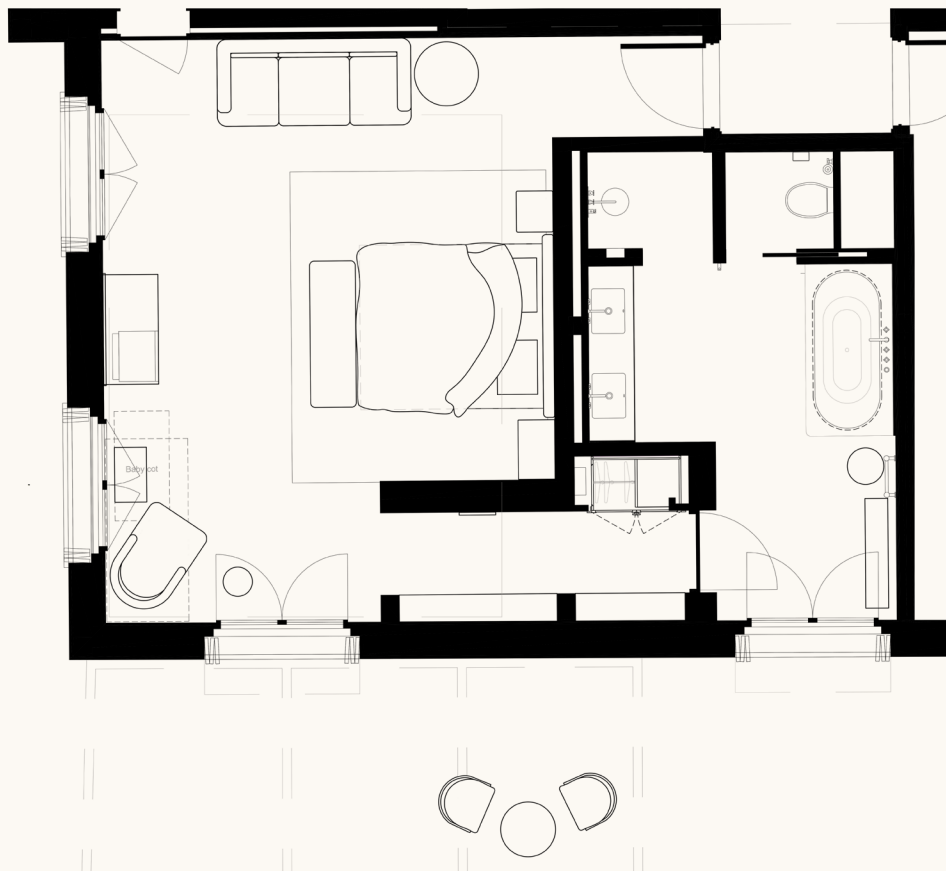

Soukana Garden Suite

INTERIOR SPACES
38+48 sqm

OUTDOOR SPACES
Garden

MAX. OCCUPANCY
2 adults